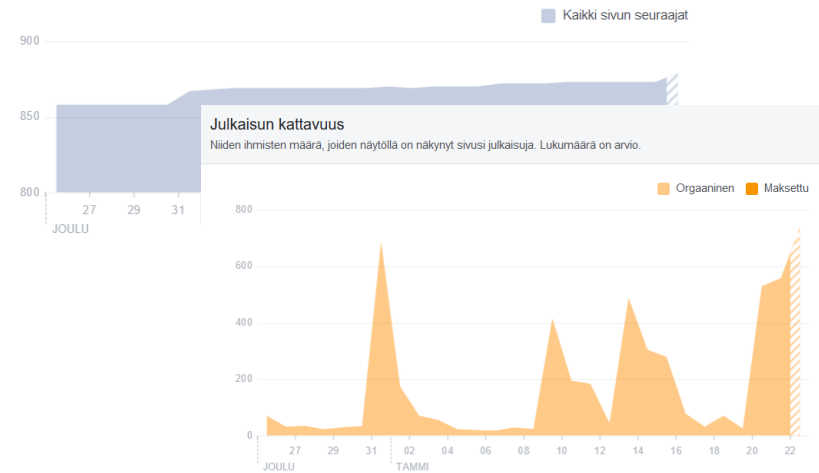

Hankkeen viestintää

Facebook @originallapland

Original Lapland

Sivu Postilaatikko Hallinnoi työpai... Ilmoitukset Kävijätiedot Julkaisutyökalut Lisää Asetukset Ohje

Original Lapland
@originallapland

Etusivu
Julkaistut
Tietoja
Tapahtumat

Lähetä viesti

Tulevat tapahtumat

1. Jaa tapahtumat
2. **HELMI 13** Kittilä: Matkailualan lainsäädännön koulutus...
   Ke 12.00 - Nina-Maria Möykkynen osallistuu.
   Kittilän kunta
   Kittilä, Suomi
3. **HELMI 14** Enontekiö: Matkailualan lainsäädännön koulutus...
   To 10.00 - järjestäjänä Original Lapland
   Destination Enontekiö - Tosilappi
   Enontekiö, Suomi
4. **HELMI 14** Vietä ystävänpäivää Aavasaksalla!
   To 17.00 - 73 osallistujaa
   Aavasaksan Rinteet
   Ylitornio, Suomi
5. **HELMI 15** Ylitorniolla Matkailualan lainsäädännön koulutus...
   Pe 10.00 - 3 kaveria osallistuu
   Hotel Kievan Ylitornio
   Ylitornio, Suomi
6. **HELMI 18** Make Digital Easy
   Ma 8.30 UTC+01 - järjestäjänä Original Lapland
   Kukkolaforssens Turist & Konferens
   Haaparanta, Ruotsi
7. **HELMI 26** Online-myynti ja Bökun-aloitustyöpaja Pello...
   Ti 10.00 - 3 kaveria osallistuu
   Kahvila-ravintola Granni
   Pello, Suomi

Sivun kaikki seuraajat tästä päivästä alkaen: 879

Kaikki julkaistut julkaisut

Kattavuus: orgaaninen/maksettu

Julkaisun klikkaukset

Reaktiot, kommentit ja jaot

Julkaistu	Julkaistu	Tyyppi	Kohdentaminen	Kattavuus	Sitoutuminen	Markkinointi
21.1.2019 16.36	Lapin vastuullisen matkailun verkosto -			1,2K	40 15	Mainosta julkaisu
31.12.2018 12.55	Newsletter from Original Lapland - December			1,4K	32 65	Mainosta julkaisu
2.11.2018 13.30	Tervetuloa juttutupaan Kilpisjärvelle ma 5.11.			8,7K	74 46	Mainosta julkaisu
11.9.2018 14.50	Alkuperäinen Lappi -hankkeen Kolarin			3,2K	105 46	Mainosta julkaisu